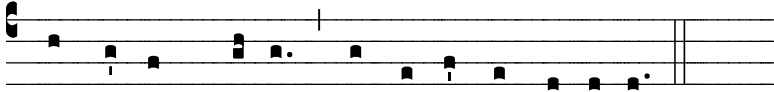

*During Lent, in place of the Alleluia, the TRACT is sung,  
which may be replaced by the GOSPEL ACCLAMATION, using a simple melody:*

7

I a

**L**

Aus ti-bi, Christe, Rex æ-térnæ gló-ri-æ.

Praise to you, [Lord Jesus] Christ, King of endless glory.